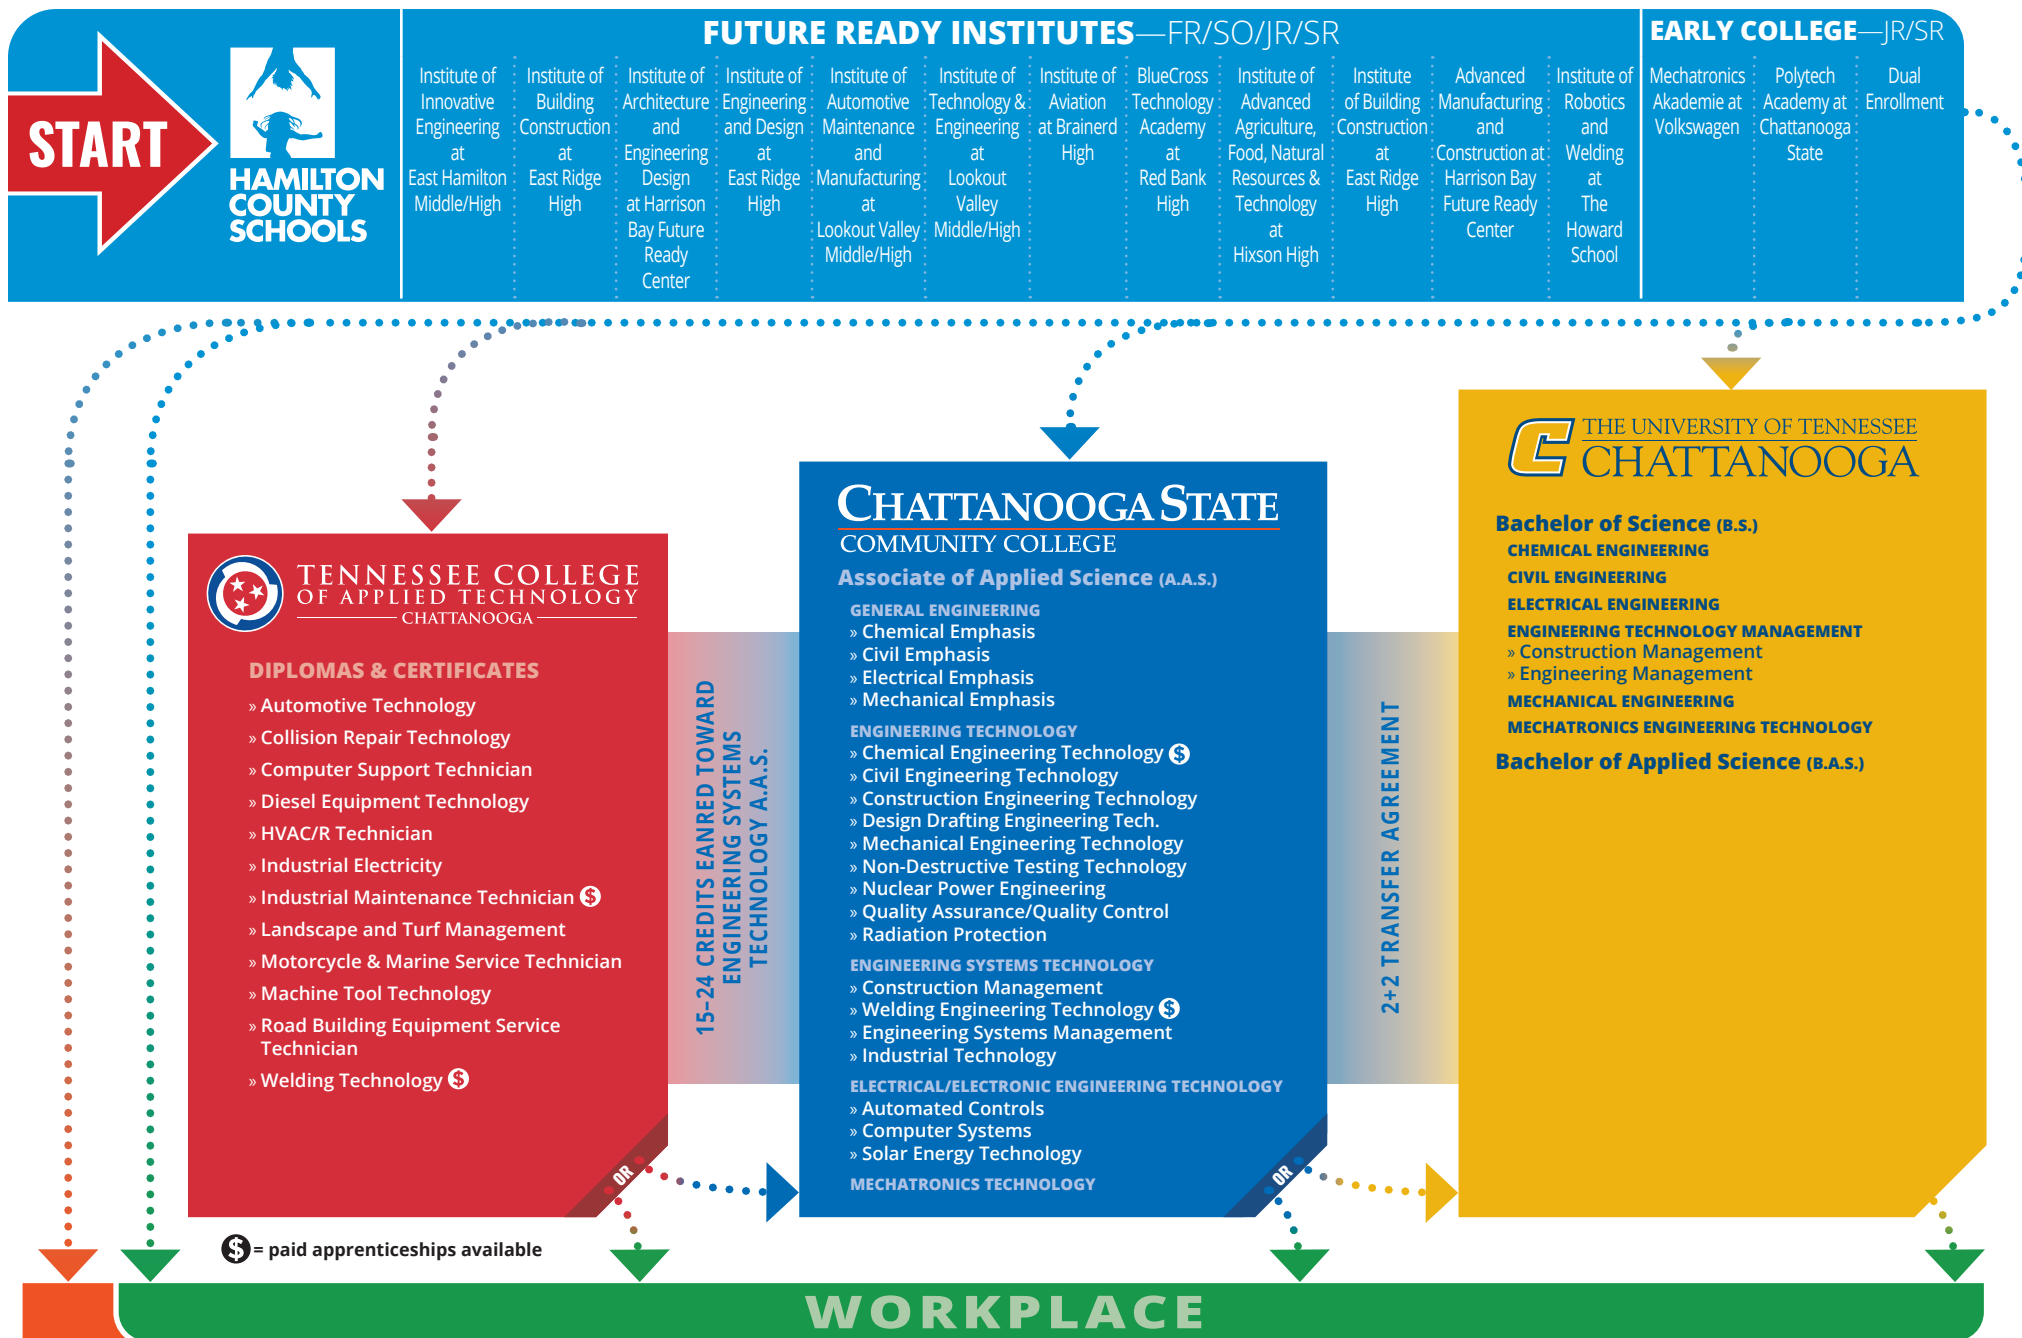

EDUCATION PATHWAYS | Engineering Technology

APPRENTICESHIP PROGRAMS are industry-driven, high-quality career pathways where employers can develop and prepare their future workforce. Through an apprenticeship program, like **SETworks**, you can obtain paid, relevant workplace experience while acquiring the skills and credentials that employer's value. Learn more about apprenticeship opportunities at chattanoogastate.edu/apprenticeships. Learn more about SETworks and sign-up to receive more information at chattanoogastate.edu/set-works.

JOB DEMAND KEY

	Average
	Better than Average
	Much Better than Average

EDUCATION PATHWAY KEY

	Certificates & Diplomas
	Associate Degrees
	Bachelor's Degrees
	Master's Degrees
	Doctoral Degrees

A collaboration between: