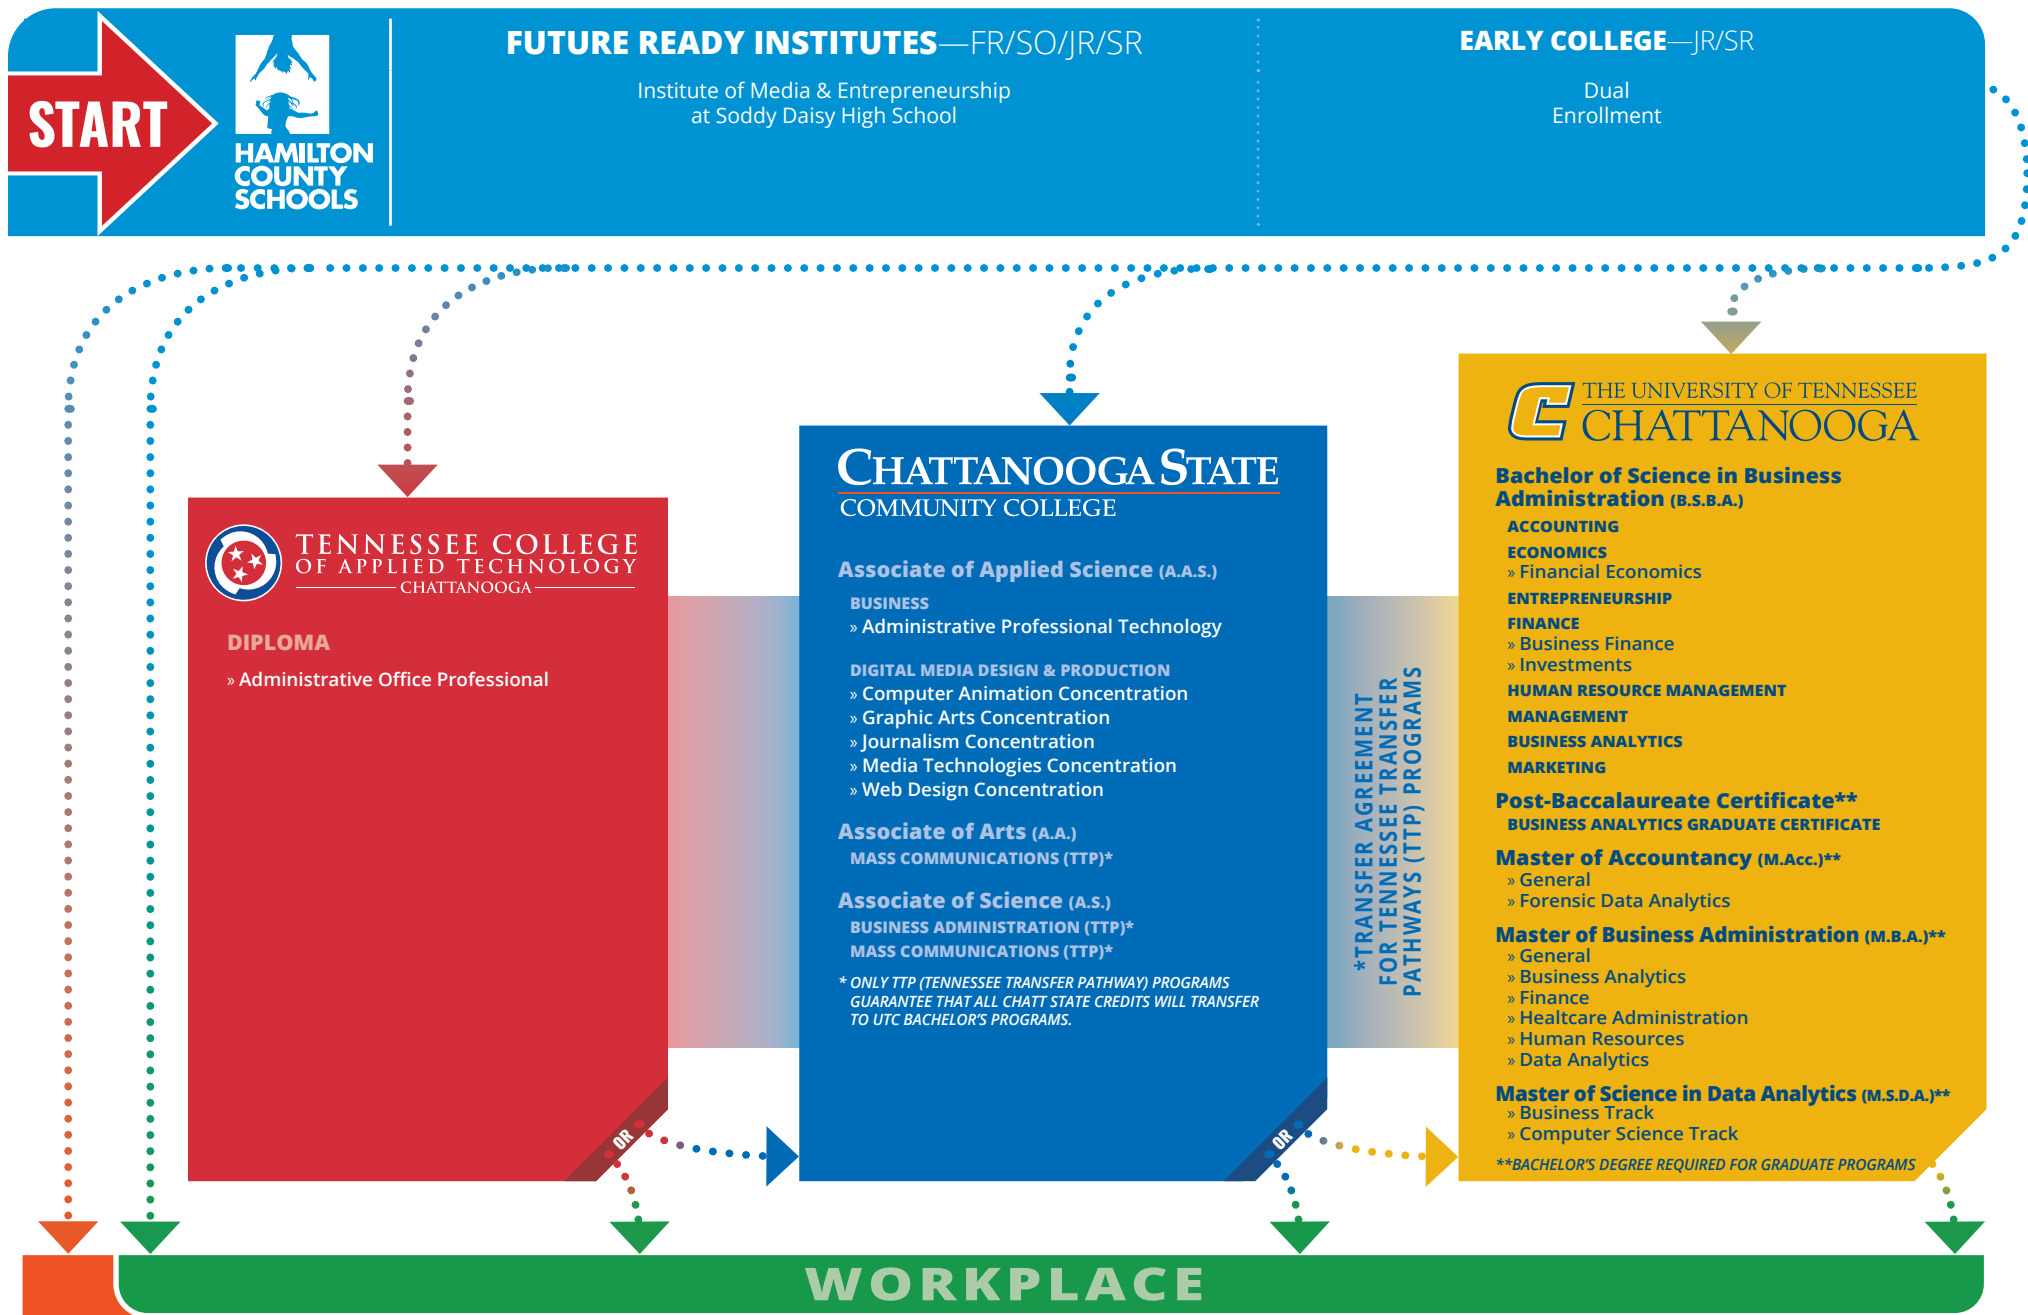

EDUCATION PATHWAYS | **Business** (Administration, Media & Communications)

APPRENTICESHIP PROGRAMS are industry-driven, high-quality career pathways where employers can develop and prepare their future workforce. Through an apprenticeship program, like **SETworks**, you can obtain paid, relevant workplace experience while acquiring the skills and credentials that employer's value. Learn more about apprenticeship opportunities at chattanoogastate.edu/apprenticeships. Learn more about SETworks and sign-up to receive more information at chattanoogastate.edu/set-works.

CAREER PATHWAYS | **Business** (Administration, Media & Communications)

CAREER	JOB DEMAND	EDUCATION PATHWAY*	MEDIAN SALARY*
Arbitrators, Mediators and Conciliators			\$62,270
Announcers			\$25,092
Art Directors			\$83,199
Bookkeeping, Accounting, and Auditing Clerks			\$35,658
Broadcast and Sound Engineering Technicians			\$44,960
Chefs and Head Cooks			\$50,940
Court Reporters			\$56,600
Craft and Fine Artists			\$32,240
Desktop Publishers			\$42,910
Editors			\$40,903
Fashion Designers			\$72,720
Film and Video Camera Operators			\$22,002
Film and Video Editors			\$82,786
Graphic Designers			\$42,512
Industrial Designers			\$48,838
Information Clerks			\$28,540
Interior Designers			\$39,000
Interpreters and Translators			\$41,048
Judges and Hearing Officers			\$120,127
Lawyers			\$131,795
Multimedia Artists and Animators			\$72,520
Paralegals and Legal Assistants			\$45,771
Public Relations Specialists			\$56,828
Reporters, Correspondents, and Broadcast News Analysts			\$35,552
Secretaries and Administrative Assistants			\$32,286
Technical Writers			\$65,505
Writers and Authors			\$51,714

JOB DEMAND KEY

- Average
- Better than Average
- Much Better than Average

EDUCATION PATHWAY KEY

- Certificates & Diplomas
- Associate Degrees
- Bachelor's Degrees
- Master's Degrees
- Doctoral Degrees

A collaboration between: