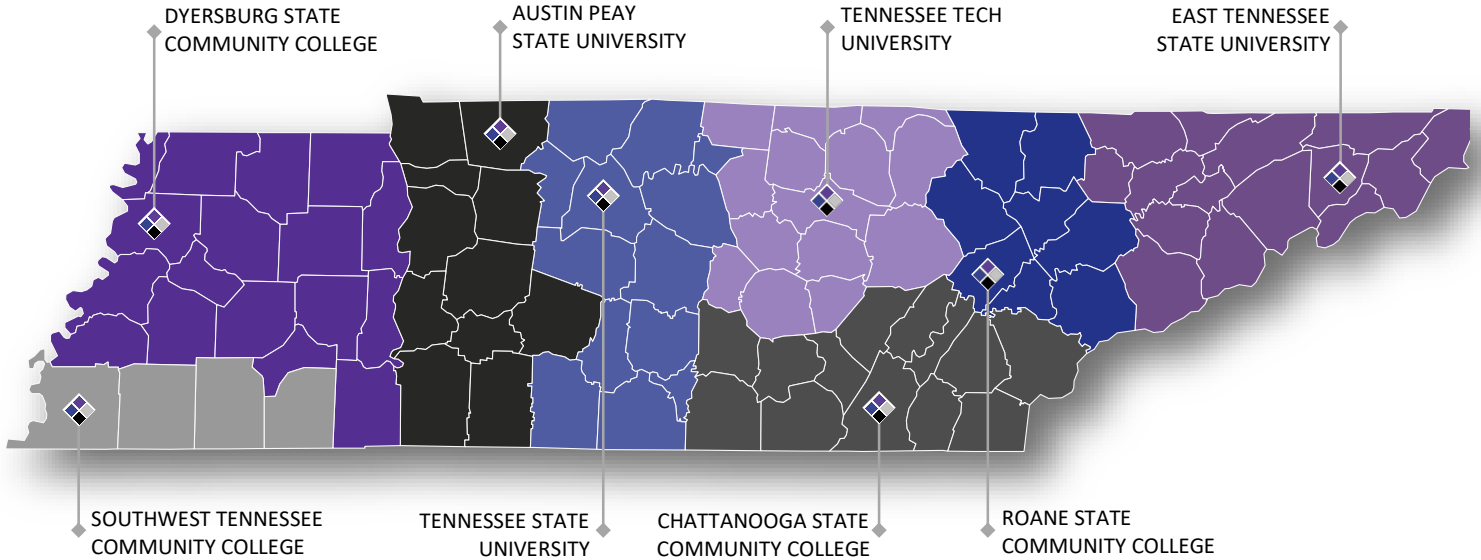

CONTACT THE TECTA SITE IN YOUR REGION TO GET STARTED!

TECTA staff are available to help you get started on your pathway of professional development.

Visit www.tecta.info to sign up for Orientation, download forms, and learn more about TECTA's academic and training support programs.

Austin Peay State University

637 8th St
Clarksville, TN 37040
931-221-7585

Chattanooga State Community College

4501 Amnicola Highway
Chattanooga, TN 37406
423-697-2697

Dyersburg State Community College

1510 Lake Road
Dyersburg, TN 38024
731-288-7477

East Tennessee State University

Clemmer College, Warf Pickel Hall
Center for Early Childhood
128 North Dossett Dr.
Johnson City, TN 37614
423-439-7854

Roane State Community College

701 Briarcliff Avenue
Oak Ridge, TN 37830
865-481-2034

Southwest Tennessee Community College

737 Union Avenue, M 316
Memphis, TN 38103
901-333-5541

Tennessee State University

3500 John A. Merritt Blvd.
Nashville, TN 37209
615-277-1666

Tennessee Tech University

PO Box 5123
Cookeville, TN 38505
931-372-6561

FOLLOW US: facebook.com/TrainWithTECTA [@_tecta](https://instagram.com/_tecta)